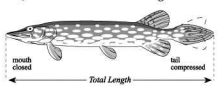

Mileages From:

City	Miles
Chicago	917
Des Moines	822
Duluth	420
Grand Forks	447
Indianapolis	1164
International Falls	262
Kansas City	1139
Madison	785
Milwaukee	866
Minneapolis	560
Omaha	944
Thunder Bay	326
Toronto	1269
Winnipeg	261

To convert to kilometers multiply miles by 1.6
Ontario law prohibits speed detector devices