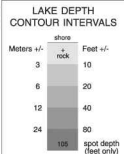

Lake Characteristics

Lake Name	Sport Fish	Surface Area (ac.)	Mean/Max Depth (ft.)	Length of Shoreline (mi.)
Pakwash (not Lost Lake)	Walleye/Sauger Northern Pike Muskegonge Smallmouth Bass Yellow Perch Lake Whitefish	24,278	22/57	86.8
Bruce (North)	Walleye/Sauger Northern Pike Muskegonge Smallmouth Bass Yellow Perch Lake Whitefish	4,048	N/A	16.8
Bruce (South)	Walleye/Sauger Northern Pike Smallmouth Bass Yellow Perch Lake Whitefish	2,662	N/A	13.7
East	Walleye/Sauger Northern Pike Muskegonge Smallmouth Bass Yellow Perch Lake Whitefish	265	14/20	3.8
Camping	Walleye/Sauger Northern Pike Muskegonge Smallmouth Bass Yellow Perch Lake Whitefish	2,666	15/90	22.1

Roads and Trails

- Paved Highway
- Major Town Road
- Primary Logging Road
- Secondary Logging Road
- Portage Trail, Winter Trail

1 Logging roads do not provide normal vehicle access during all seasons.

Historic Route
The Red Lake Gold Rush Trail 1925 to 1947
Hudson, Ontario to Red Lake, Ontario via Lac Seul, English River and Chukuni River